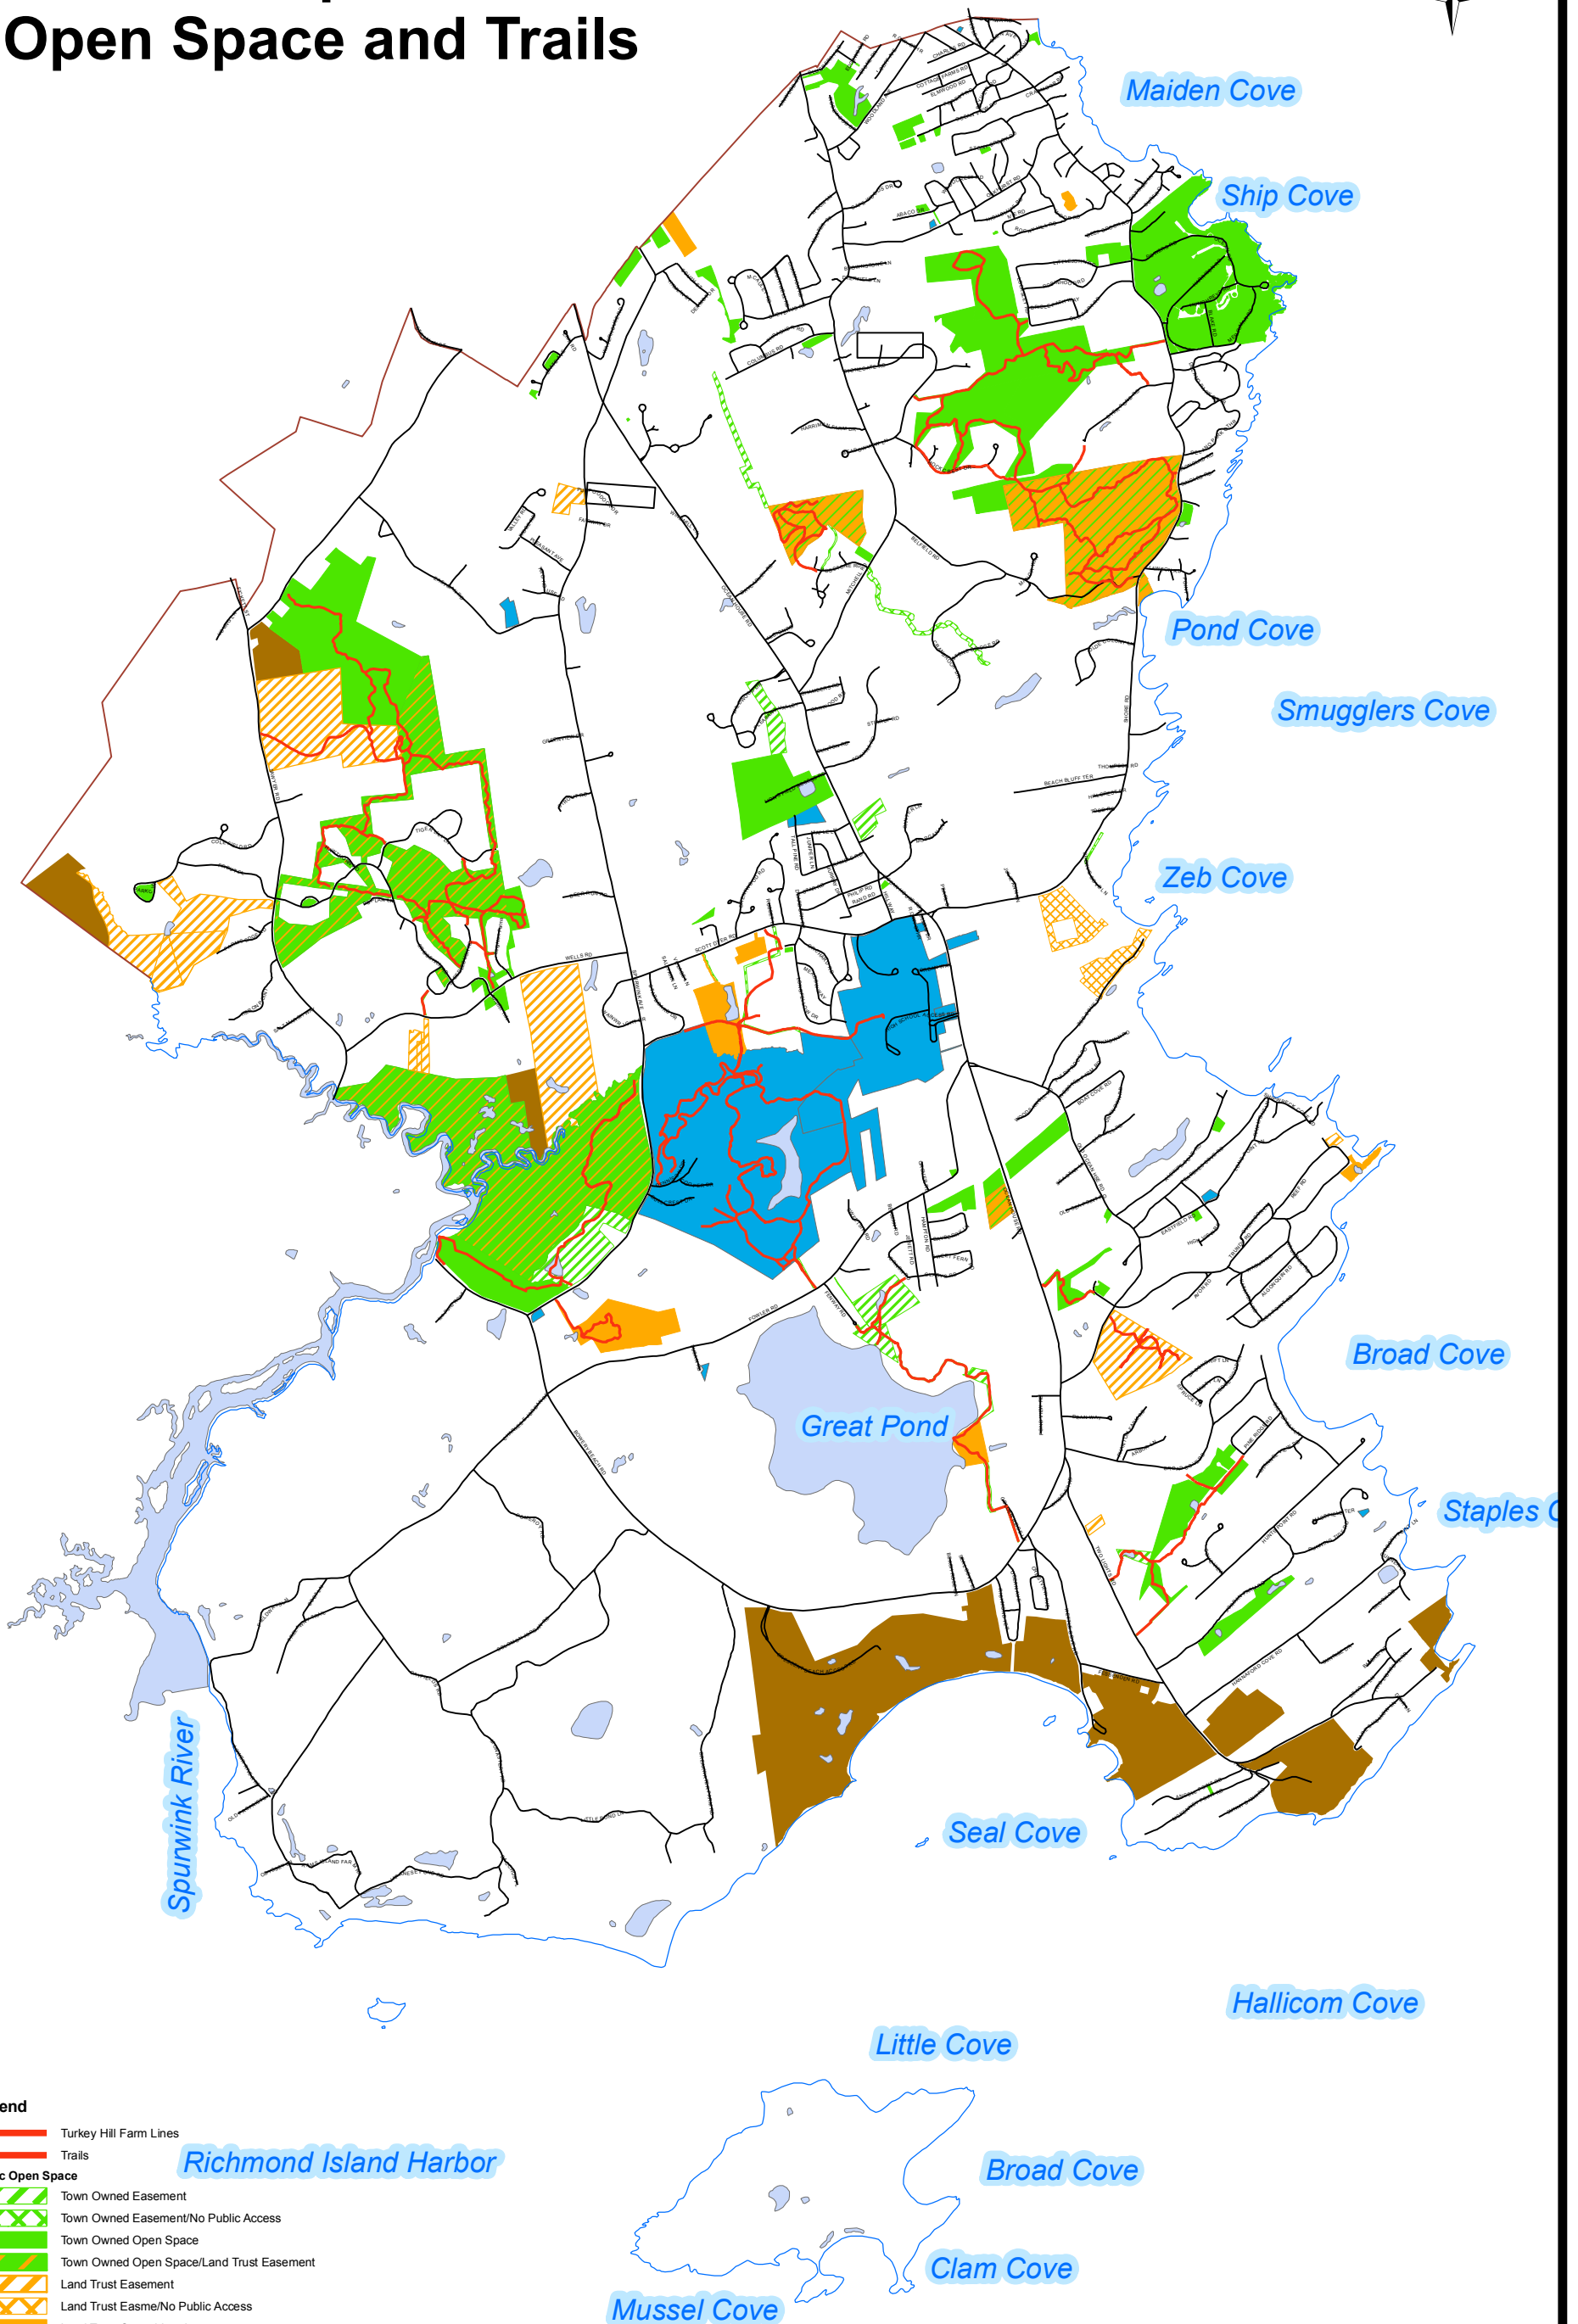

Town of Cape Elizabeth Open Space and Trails

Legend

- Turkey Hill Farm Lines
- Trails
- Public Open Space**
- Town Owned Easement
- Town Owned Easement/No Public Access
- Town Owned Open Space
- Town Owned Open Space/Land Trust Easement
- Land Trust Easement
- Land Trust Easement/No Public Access
- Land Trust Owned Land
- Land Trust Owned Land/Town Easement
- Other Town Owned
- State and Federal Land

Prepared by the Planning Office 4/1/2011